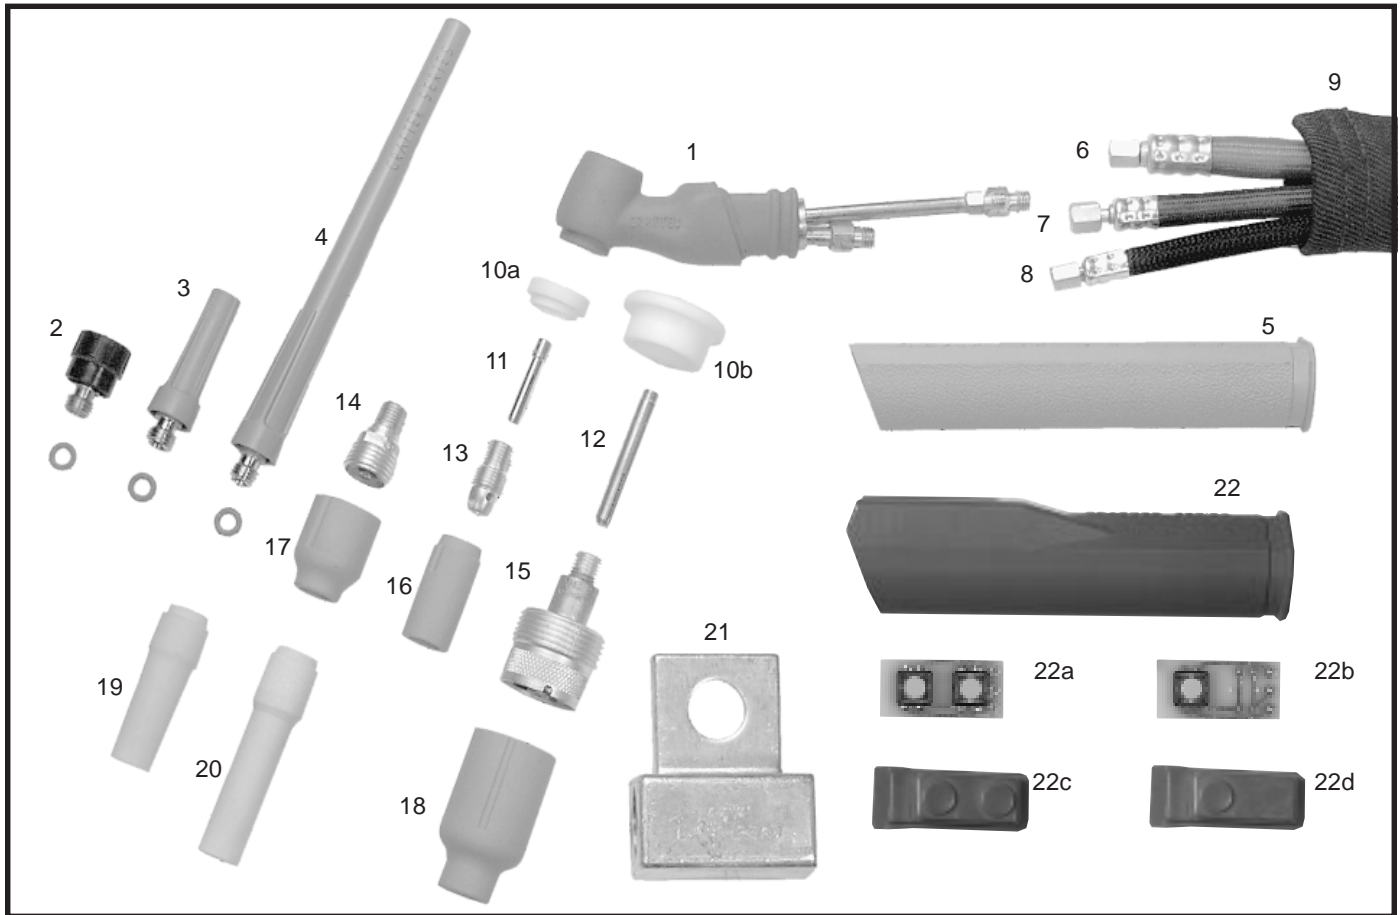

CRAFTER SERIES™

CS310

310 AMPS · WATER-COOLED

Replacement Parts

ITEM NUMBER	STOCK NUMBER	DESCRIPTION	CS310
1	CS310A	TORCH BODY, INCLUDES 598882 INSULATOR	
2	CS110-BCS	BACK CAP, SHORT, INCLUDES 98W77 O-RING	
3	CS110-BCM	BACK CAP, MEDIUM, INCLUDES 98W77 O-RING	
4	CS110-BCL	BACK CAP, LONG, INCLUDES 98W77 O-RING	
5	CS110-H	HANDLE	
6	CS310-12PC	POWER CABLE, RED, 12.5' (3.8 M)	
"	CS310-25PC	POWER CABLE, RED, 25' (7.6 M)	
"	QCS310-12PC	QUICK CONNECT POWER CABLE, RED, 12.5' (3.8 M)	
"	QCS310-25PC	QUICK CONNECT POWER CABLE, RED, 25' (7.6 M)	
7	CS310-12W	WATER HOSE, BLUE, FOR CS310 AND CS410, 12.5' (3.8 M)	
"	CS310-25W	WATER HOSE, BLUE, FOR CS310 AND CS410, 25' (7.6 M)	
8	CS310-12G	GAS HOSE, BLACK, 12.5' (3.8 M)	
"	CS310-25G	GAS HOSE, BLACK, 25' (7.6 M)	
9	CS-3-10CC	CABLE COVER, 10' (3.0 M)	
"	CS-3-22CC	CABLE COVER, 22' (6.7 M)	
10a	598882	CUP GASKET	
10b	54N63-20	CUP GASKET, LARGE DIAMETER GAS LENS INSULATOR	
11	13N20	COLLET, .020" (.5 MM)	
"	13N21	COLLET, .040" (1 MM)	
"	13N22	COLLET, 1/16" (1.6 MM)	
"	13N23	COLLET, 3/32" (2.4 MM)	
"	13N24	COLLET, 1/8" (3.2 MM)	
12	13N20L	LARGE GAS LENS COLLET, .020" (.5 MM)	
"	13N21L	LARGE GAS LENS COLLET, .040" (1 MM)	
"	13N22L	LARGE GAS LENS COLLET, 1/16" (1.6 MM)	
"	13N23L	LARGE GAS LENS COLLET, 3/32" (2.4 MM)	
"	13N24L	LARGE GAS LENS COLLET, 1/8" (3.2 MM)	